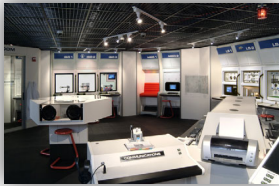

## A Party Like No Other!

Challenger Learning Center of Lake Erie West is the ideal place to create **FUN** birthday memories with your family and friends! Packages include exclusive use of our facility, a fun-filled simulated space mission and the option to customize your party to fit your needs!